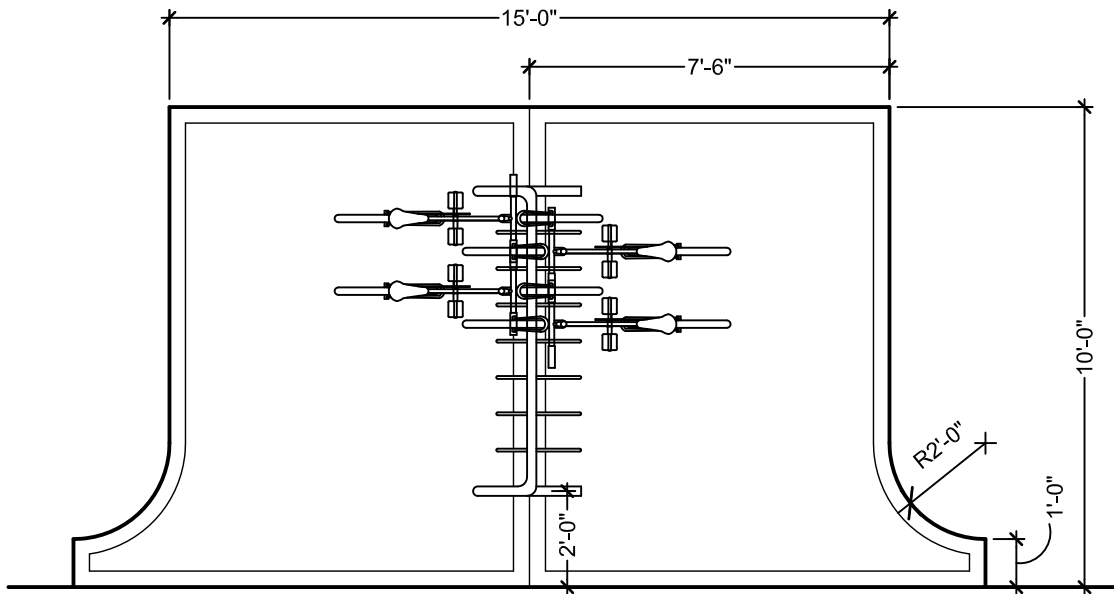

TYPICAL BICYCLE RACK LAYOUT
SCALE: 1/4"=1'-0"

NOTES:

1. CORA BIKE RACK, INC MODEL EXPO W7510 TO BE USED AS THE UNIVERSITY OF ALABAMA'S BICYCLE RACK STANDARD.
2. BICYCLE RACK IS TO BE POWER COATED **BLACK**.